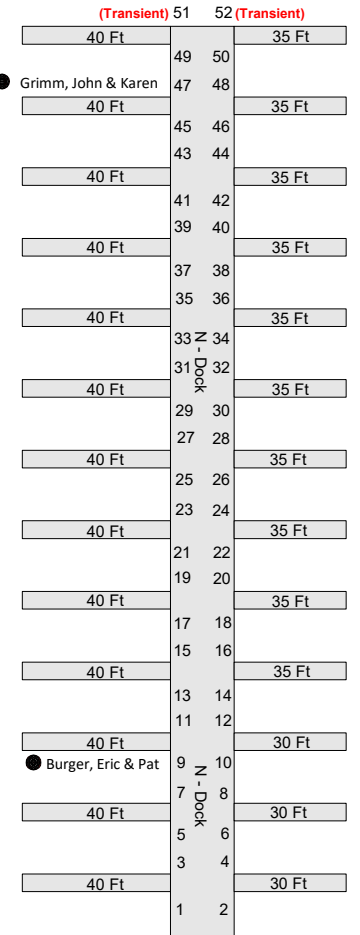

CPYC Dock Captains - April, 2024 v1

Other Reference Information

- 168 Regular slips:
 - 99 - 40 Ft slips
 - 39 - 30 Ft slips
 - 18 - 35 Ft slips
 - 12 - 25 Ft slips
- 16 Transient slips
- 10 Jet Ski slips
- Permitted Slip Overage:
 - Docks A, B, D, E and N (2-12 Even) - 5% overage
 - All other slips - 10% overage
- Clubhouse phone: 814-454-9106
- Dock Captains noted as ●