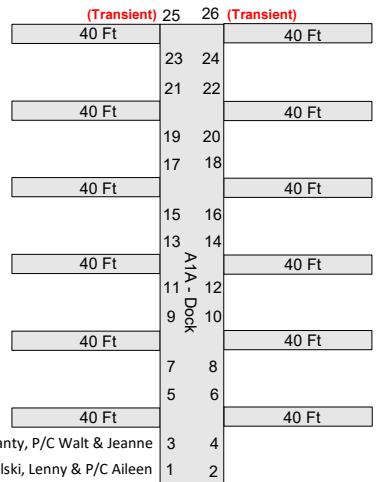

CPYC Dock Captains - April, 2024 v1

Other Reference Information

- 168 Regular slips:
 - 99 - 40 Ft slips
 - 39 - 30 Ft slips
 - 18 - 35 Ft slips
 - 12 - 25 Ft slips
- 16 Transient slips
- 10 Jet Ski slips
- Permitted Slip Overage:
 - Docks A, B, D, E and N (2-12 Even) - 5% overage
 - All other slips - 10% overage
- Clubhouse phone: 814-454-9106
- Dock Captains noted as ●