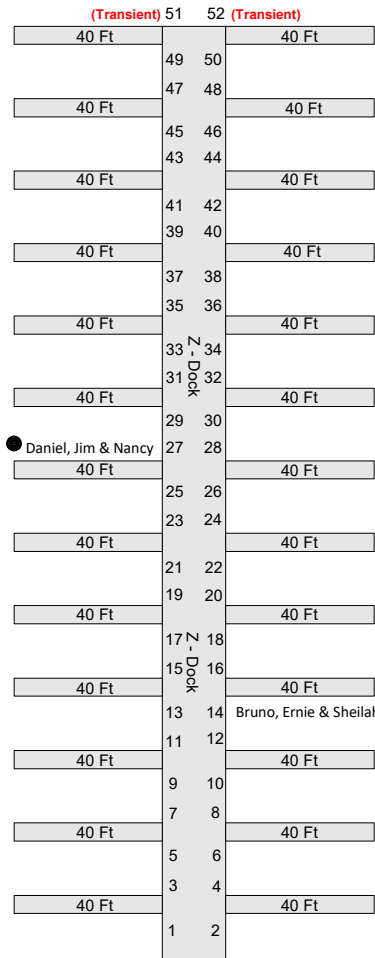

CPYC Dock Captains - April, 2024 v1

Other Reference Information

- 168 Regular slips:
 - 99 - 40 Ft slips
 - 39 - 30 Ft slips
 - 18 - 35 Ft slips
 - 12 - 25 Ft slips
- 16 Transient slips
- 10 Jet Ski slips
- Permitted Slip Overage:
 - Docks A, B, D, E and N (2-12 Even) - 5% overage
 - All other slips - 10% overage
- Clubhouse phone: 814-454-9106
- Dock Captains noted as ●